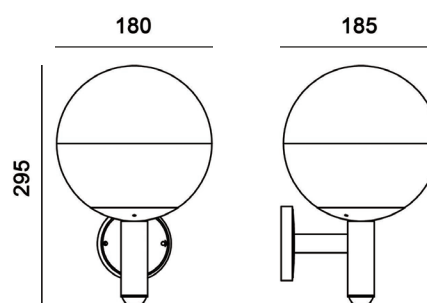

## TECHNICAL DATA

## TYPE

Professional LED for Exterior Lighting.

Model:	Tiffany
Format:	Round
Location:	Exterior
Wattage:	12W
Materials:	Aluminium
Led Color:	3000K / 4000K / 6500K
Product Dimension:	295*185*180mm
IP Code:	54
Fixation:	Wall
CRI :	80
Lumen Output:	1200LM
Frequency:	50/60 Hz
Beam Angle:	L°

## DIMENSION DRAW

**OUTDOOR**